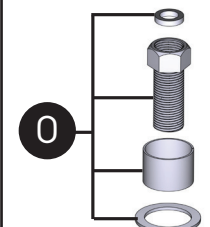

MOEN®

ORDER BY PART NUMBER

Illustrated Parts

Banbury®

Two Handle Widespread Lavatory Faucet

MODEL

84947
84947SRN
84947BL
84947BRB

FINISH

Chrome
Spot-Resist Brushed Nickel
Matte Black
Mediterranean Bronze

NOTES

Spring-Loaded Waste
Spring-Loaded Waste
Spring-Loaded Waste
Spring-Loaded Waste

WASTE ASSEMBLIES

For Waste Service Order Full Assembly

USE ON DECKS
< 1/4" (6mm)

USE ON DECKS
> 1-3/16" (30mm)

N

O

ORDER BY PART NUMBER

ID	Kit Description	Kit Number	Finish
A	Handle Hub Kit - Hot or Cold	205885	Chrome
		205885SRN	Spot Resist Brushed Nickel
		205885BL	Matte Black
		205885BRB	Mediterranean Bronze
B	Stem Extension Kit	174290	
C	Replacement Cartridge	1234	
D	Mounting Hardware	103759	
E	Hardware Package	12715	
F	Valve Body Kit Hot	174292	
	Valve Body Kit Cold	174291	
G	Duralock Hose Kit	114299	
H	Spout Tube Kit	168122	Chrome
		168122BRB	Mediterranean Bronze
		168122SRS	Spot Resist Brushed Nickel
		168122BL	Matte Black
I	Aerator Kit 1.2 gpm	204275	Chrome
		204275SRN	Spot Resist Brushed Nickel
		204275BRB	Mediterranean Bronze
		204275BL	Matte Black
J	Spout Hub Kit	205886	Chrome
		205886SRN	Spot Resist Brushed Nickel
		205886BL	Matte Black
		205886BRB	Mediterranean Bronze
K	Spout Shank & O-Ring	131170	
L	Hardware Kit	93959	
M	Spring-Loaded Waste - Full Assembly	186478	Chrome
		186478CSL	Spot Resist Brushed Nickel
		186478BRB	Mediterranean Bronze
		186478BL	Matte Black
N	Thin Deck Spacer Kit (Qty 2)	146936	
O	Thick Deck Extension Kit (Qty 2)	100818	