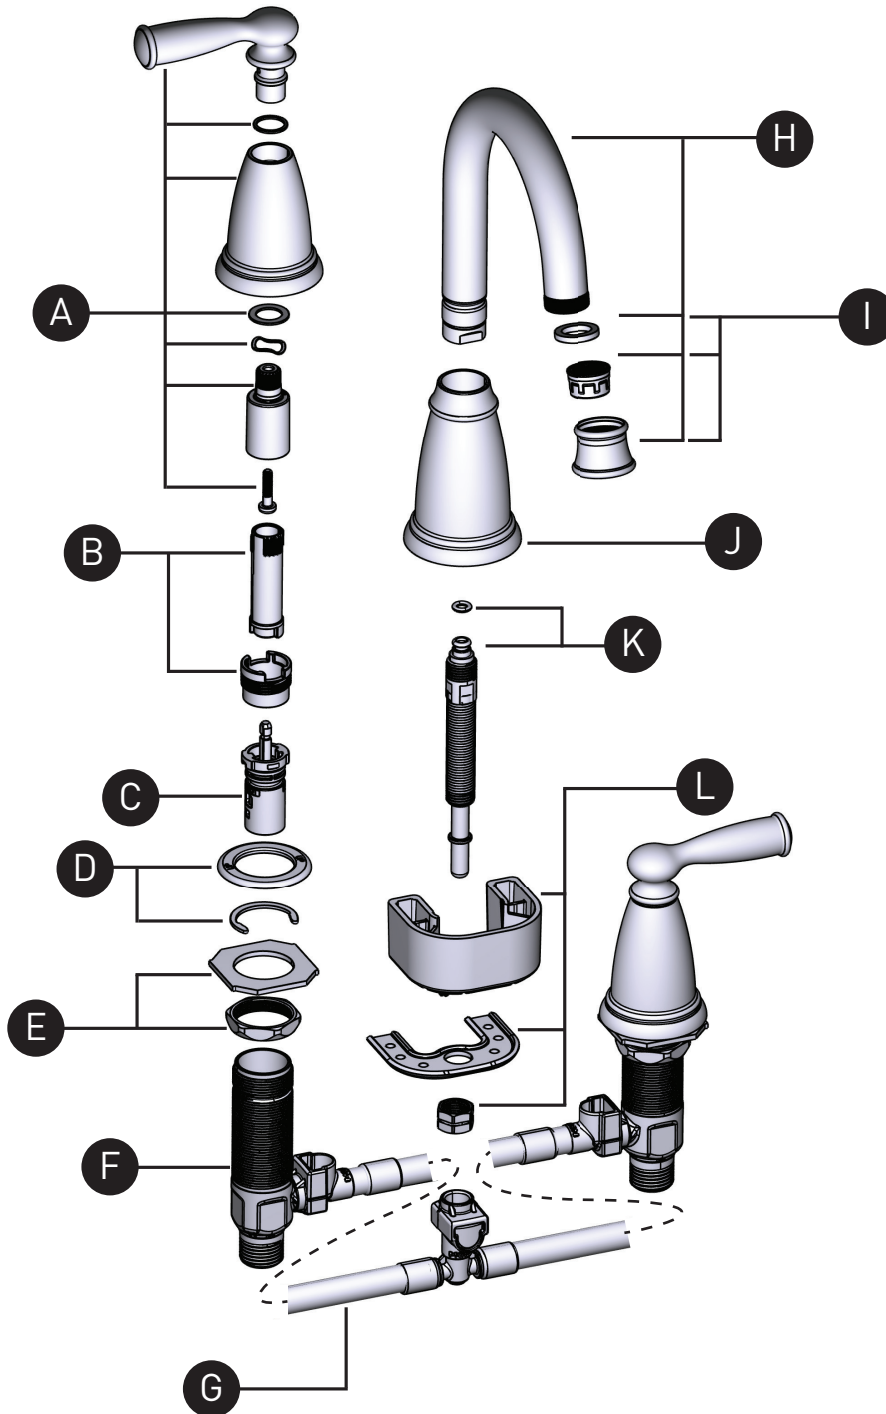

MOEN®

ORDER BY PART NUMBER

Illustrated Parts

Banbury®

Two Handle Widespread Lavatory Faucet

MODEL

84947
84947SRN
84947BL
84947BRB

FINISH

Chrome
Spot-Resist Brushed Nickel
Matte Black
Mediterranean Bronze

NOTES

Spring-Loaded Waste
Spring-Loaded Waste
Spring-Loaded Waste
Spring-Loaded Waste

WASTE ASSEMBLIES

For Waste Service Order Full Assembly

USE ON DECKS
< 1/4" (6mm)

USE ON DECKS
> 1-3/16" (30mm)

N

O

ORDER BY PART NUMBER

ID	Kit Description	Kit Number	Finish
A	Handle Hub Kit - Hot or Cold	205885	Chrome
		205885SRN	Spot Resist Brushed Nickel
		205885BL	Matte Black
		205885BRB	Mediterranean Bronze
B	Stem Extension Kit	174290	
C	Replacement Cartridge	1234	
D	Mounting Hardware	103759	
E	Hardware Package	12715	
F	Valve Body Kit Hot	174292	
	Valve Body Kit Cold	174291	
G	Duralock Hose Kit	114299	
H	Spout Tube Kit	168122	Chrome
		168122BRB	Mediterranean Bronze
		168122SRS	Spot Resist Brushed Nickel
		168122BL	Matte Black
I	Aerator Kit 1.2 gpm	204275	Chrome
		204275SRN	Spot Resist Brushed Nickel
		204275BRB	Mediterranean Bronze
		204275BL	Matte Black
J	Spout Hub Kit	205886	Chrome
		205886SRN	Spot Resist Brushed Nickel
		205886BL	Matte Black
		205886BRB	Mediterranean Bronze
K	Spout Shank & O-Ring	131170	
L	Hardware Kit	93959	
M	Spring-Loaded Waste - Full Assembly	186478	Chrome
		186478CSL	Spot Resist Brushed Nickel
		186478BRB	Mediterranean Bronze
		186478BL	Matte Black
N	Thin Deck Spacer Kit (Qty 2)	146936	
O	Thick Deck Extension Kit (Qty 2)	100818	