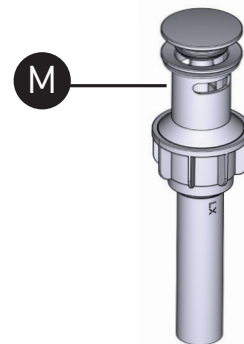

MOEN®

ORDER BY PART NUMBER

Illustrated Parts

Banbury®

Two Handle Widespread Lavatory Faucet

MODEL

84947
84947SRN
84947BL
84947BRB

FINISH

Chrome
Spot-Resist Brushed Nickel
Matte Black
Mediterranean Bronze

NOTES

Spring-Loaded Waste
Spring-Loaded Waste
Spring-Loaded Waste
Spring-Loaded Waste

WASTE ASSEMBLIES

For Waste Service Order Full Assembly

USE ON DECKS
< 1/4" (6mm)

USE ON DECKS
> 1-3/16" (30mm)

N

O

ORDER BY PART NUMBER

ID	Kit Description	Kit Number	Finish
A	Handle Hub Kit - Hot or Cold	205885	Chrome
		205885SRN	Spot Resist Brushed Nickel
		205885BL	Matte Black
		205885BRB	Mediterranean Bronze
B	Stem Extension Kit	174290	
C	Replacement Cartridge	1234	
D	Mounting Hardware	103759	
E	Hardware Package	12715	
F	Valve Body Kit Hot	174292	
	Valve Body Kit Cold	174291	
G	Duralock Hose Kit	114299	
H	Spout Tube Kit	168122	Chrome
		168122BRB	Mediterranean Bronze
		168122SRS	Spot Resist Brushed Nickel
		168122BL	Matte Black
I	Aerator Kit 1.2 gpm	204275	Chrome
		204275SRN	Spot Resist Brushed Nickel
		204275BRB	Mediterranean Bronze
		204275BL	Matte Black
J	Spout Hub Kit	205886	Chrome
		205886SRN	Spot Resist Brushed Nickel
		205886BL	Matte Black
		205886BRB	Mediterranean Bronze
K	Spout Shank & O-Ring	131170	
L	Hardware Kit	93959	
M	Spring-Loaded Waste - Full Assembly	186478	Chrome
		186478CSL	Spot Resist Brushed Nickel
		186478BRB	Mediterranean Bronze
		186478BL	Matte Black
N	Thin Deck Spacer Kit (Qty 2)	146936	
O	Thick Deck Extension Kit (Qty 2)	100818	